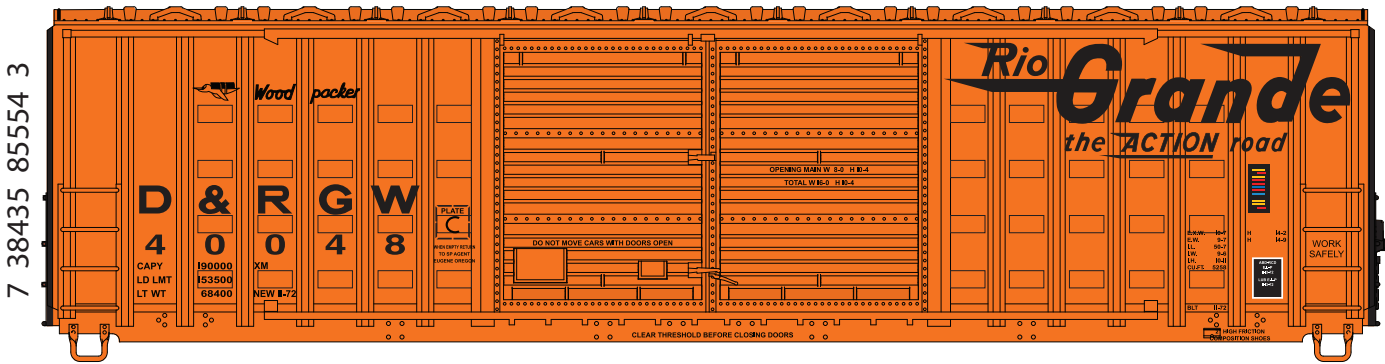

# TRAINWORX NEWS

### Rio Grande FMC Woodpackers

This is the Fox Valley Models 5283 double door box car with Trainworx etched metal waffling. Models will come ready to run with Micro-Trains body mounted couplers and Fox Valley Models metal wheel sets.