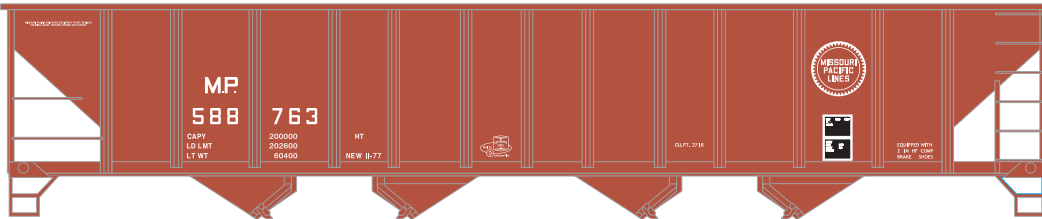

Mo-Pac Eagle
6 ROAD NUMBERS
PART # 2403-(31-36)
$24.95 EACH

7 53182 76862 5

Mo-Pac Buzzsaw
6 ROAD NUMBERS EACH
C&E I # 2403-(07-12)
T.P. # 2403-(13-18)
M.P. # 2403-(19-24)
$24.95 EACH

7 38435 85680 9