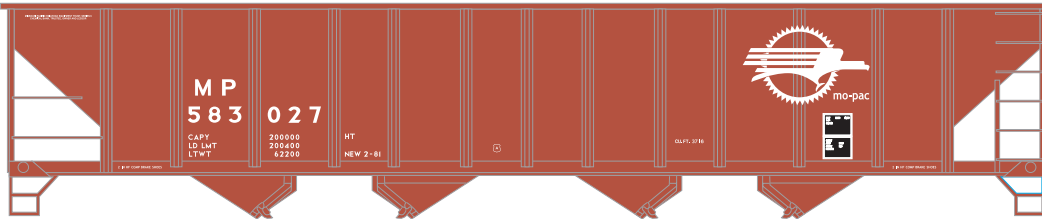

**N Scale QUAD HOPPERS**

Pre-orders due April 30, 2014  
Arriving Fall 2014

7 38435 85677 9

Rio Grande  
12 ROAD NUMBERS  
PART # 2401-(13-24)  
\$24.95 EACH

7 53182 76863 2

Mo-Pac Eagle  
6 ROAD NUMBERS  
PART # 2403-(31-36)  
\$24.95 EACH