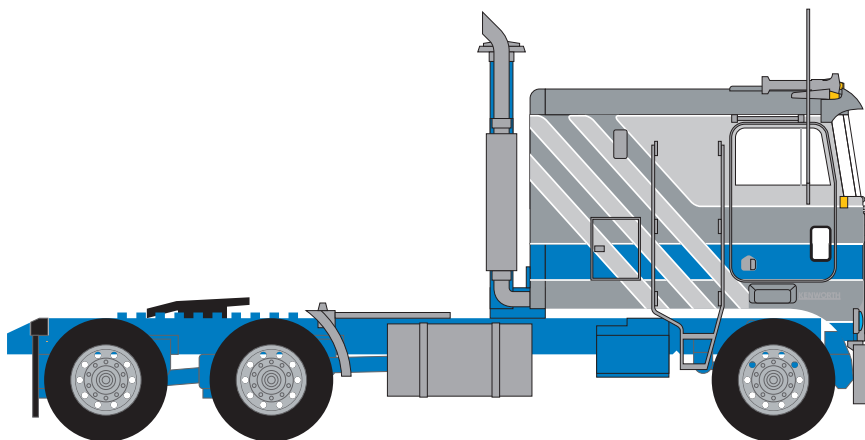

## NEW N SCALE

Pre orders due August 31 / Delivery 1st quarter 2018

Truck down the street

Part #41057 \$39.95 each

email: [trainworx@wic.net](mailto:trainworx@wic.net) P.O. Box 127 - Delta, CO 81416 (970) 874-9747