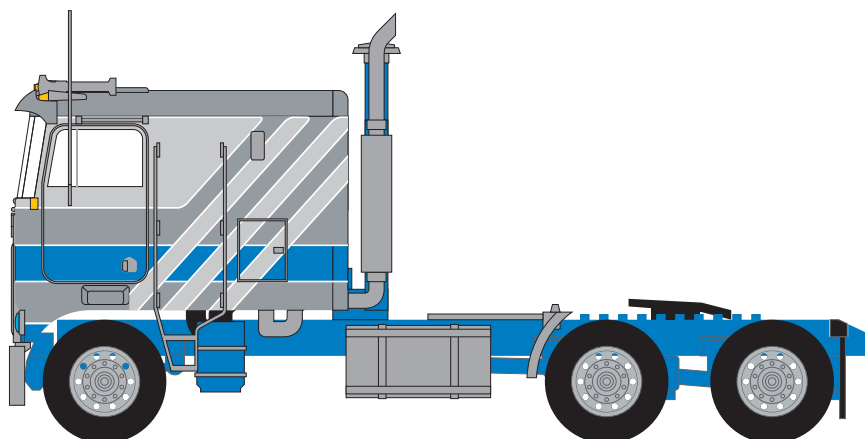

## NEW N SCALE

Pre orders due August 31 / Delivery 1st quarter 2018

Truck down the street

Part #41057 \$39.95 each

email: [trainworx@wic.net](mailto:trainworx@wic.net) P.O. Box 127 - Delta, CO 81416 (970) 874-9747