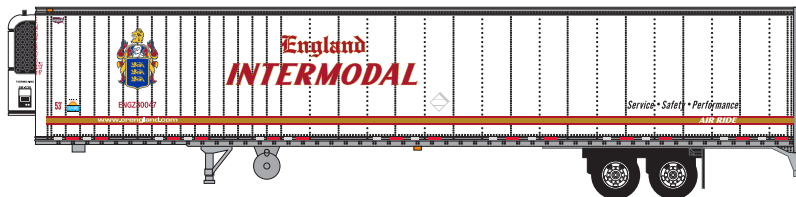

65309-(08-09) $24.95 each